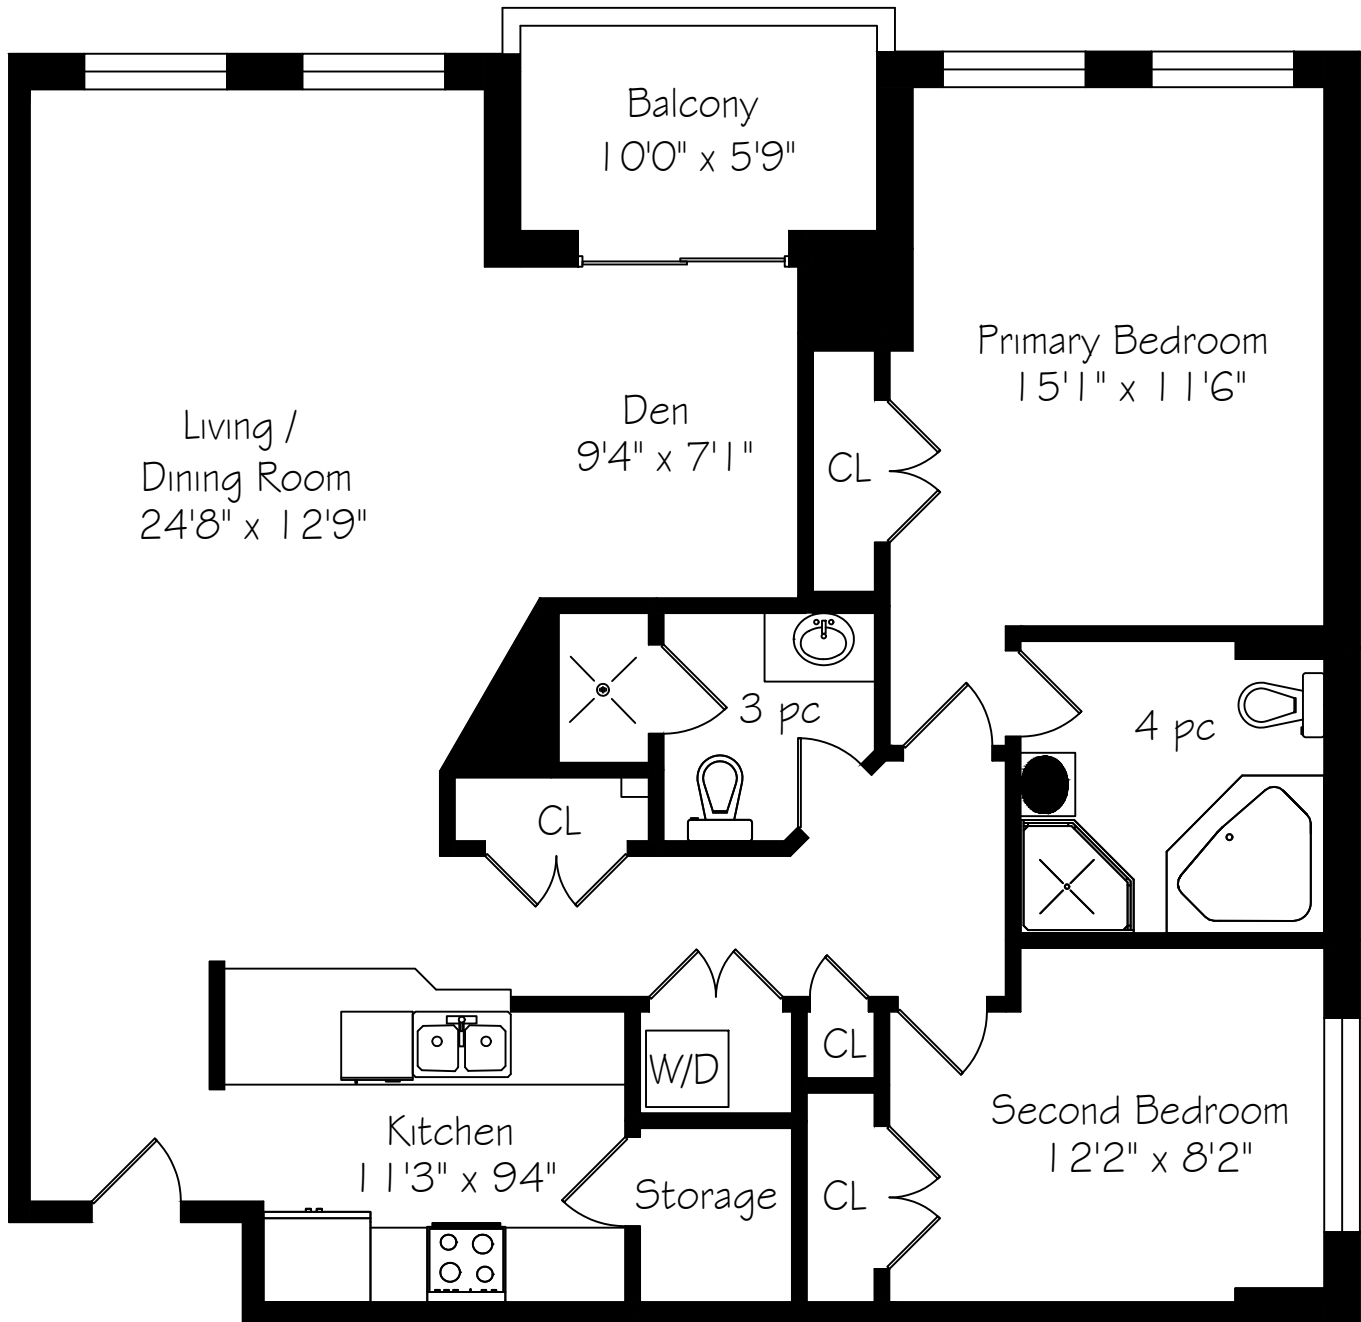

1499 Nottingham Gate

Suite 501

1260 Square Feet

Measurements and Calculations are approximate
To be used as guidelines only