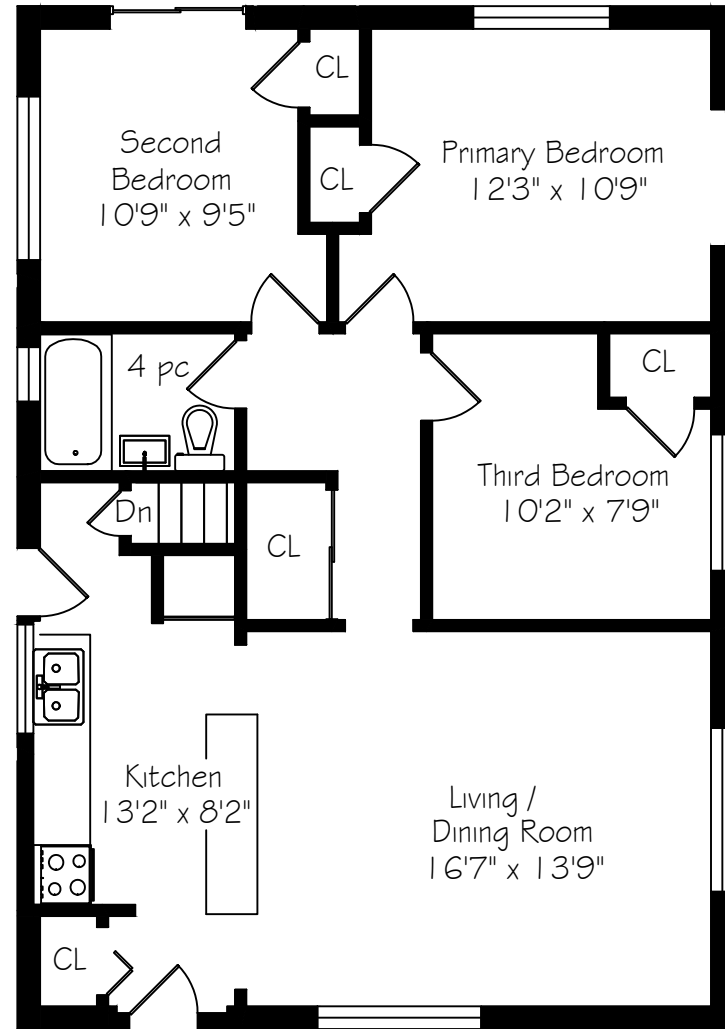

# 105 Russell Drive

Measurements and Calculations are approximate  
To be used as guidelines only  
[www.measuredup.ca](http://www.measuredup.ca)

Lower Level  
982 Square Feet

Main Floor  
982 Square Feet