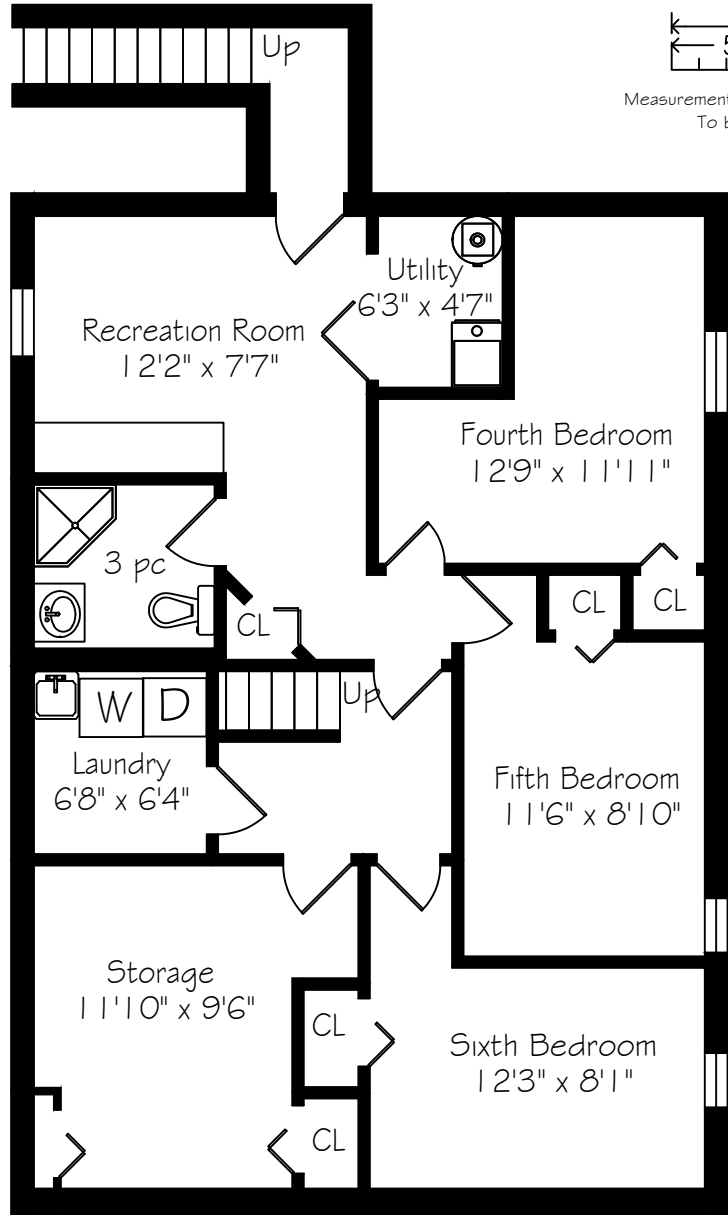

# 105 Russell Drive

Measurements and Calculations are approximate  
To be used as guidelines only  
[www.measuredup.ca](http://www.measuredup.ca)

Lower Level  
982 Square Feet

Main Floor  
982 Square Feet