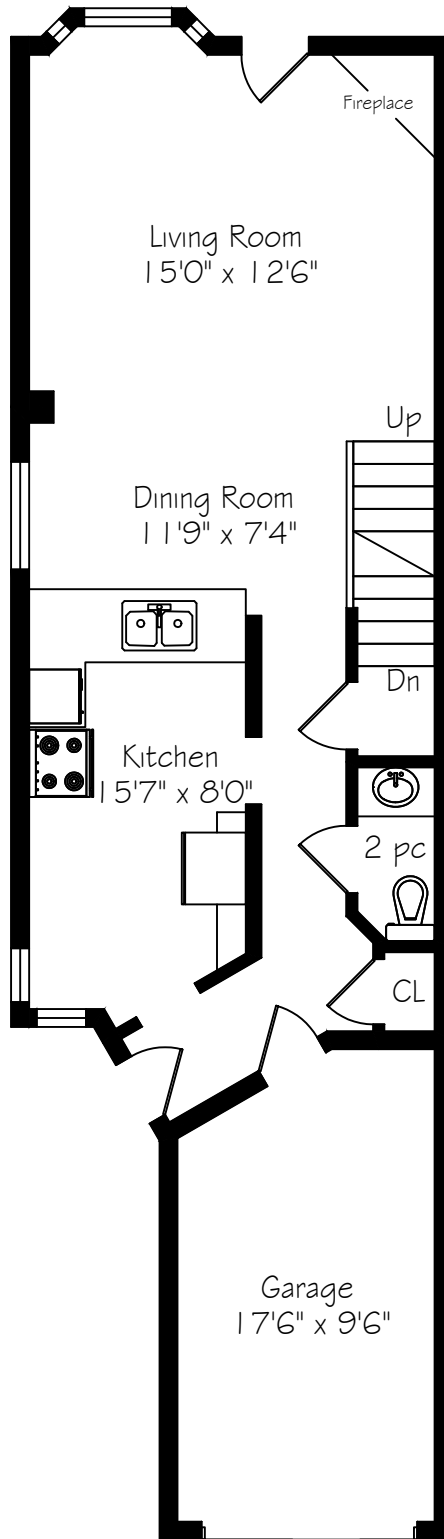

1430 Treeland Street

Measurements and Calculations are approximate
To be used as guidelines only
www.measuredup.ca

Lower Level
614 Square Feet

Main Floor
620 Square Feet

Second Floor
750 Square Feet