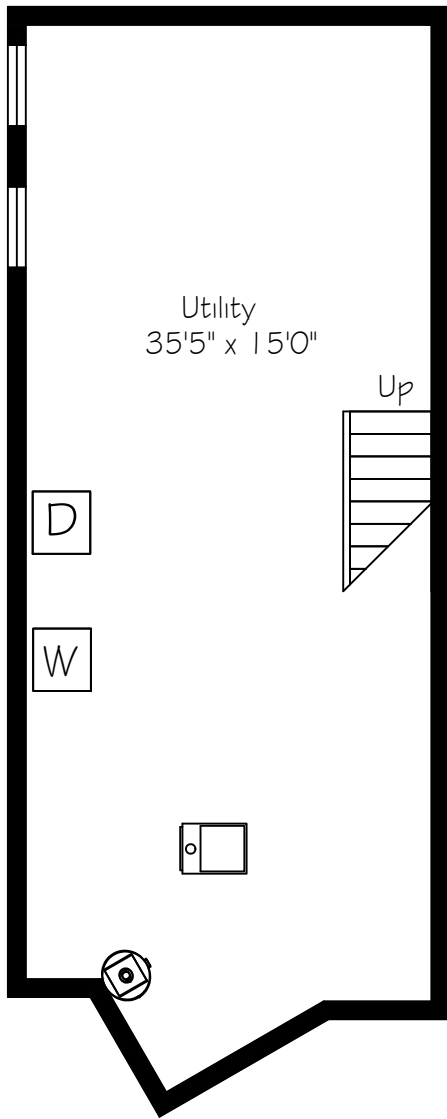

1430 Treeland Street

Measurements and Calculations are approximate
To be used as guidelines only
www.measuredup.ca

Lower Level
614 Square Feet

Main Floor
620 Square Feet

Second Floor
750 Square Feet