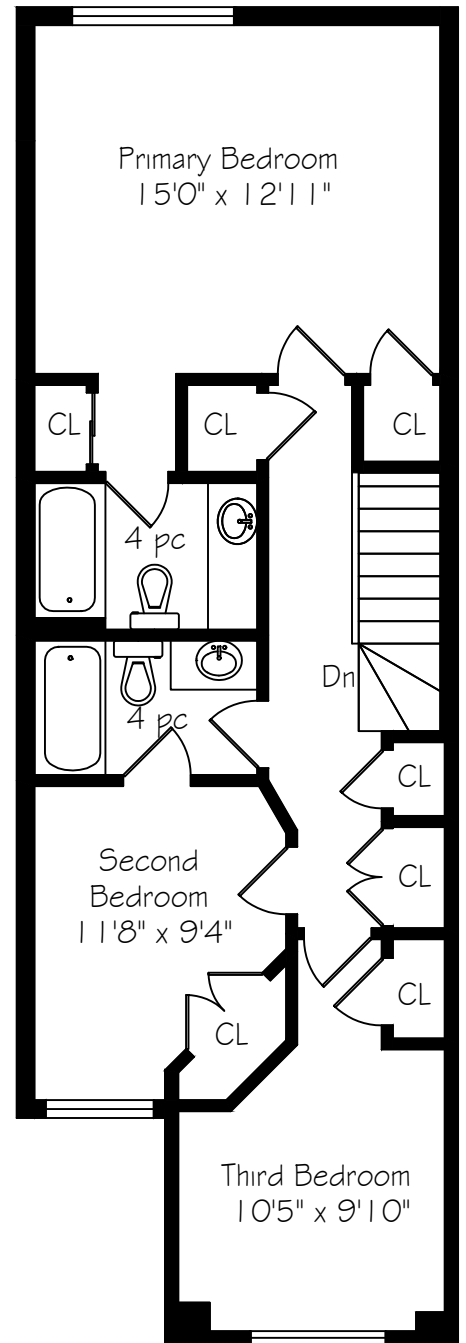

1430 Treeland Street

Measurements and Calculations are approximate
To be used as guidelines only
www.measuredup.ca

Lower Level
614 Square Feet

Main Floor
620 Square Feet

Second Floor
750 Square Feet