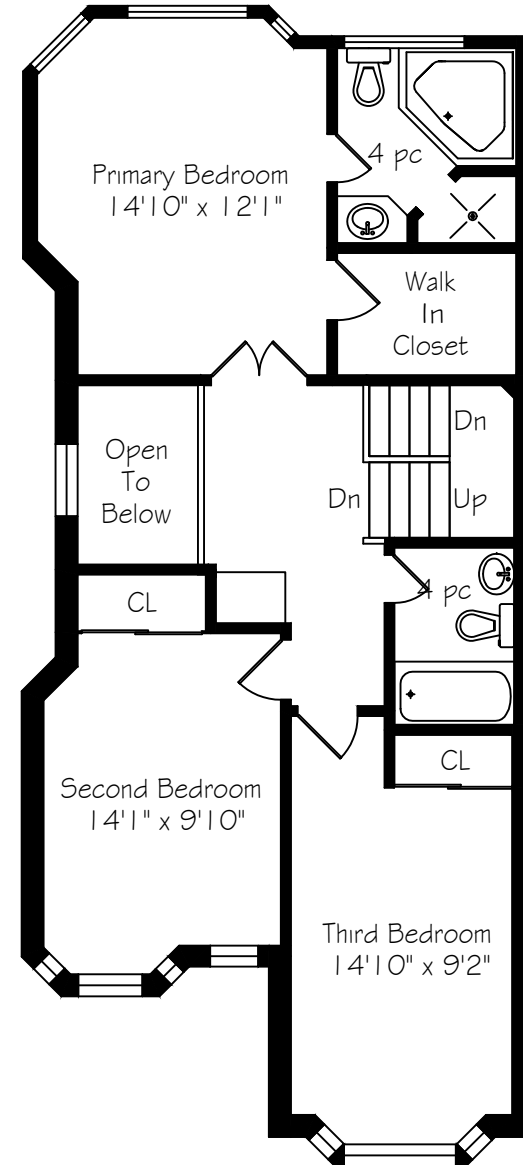

1240 Westview Terrace

Measurements and Calculations are approximate
To be used as guidelines only
www.measuredup.ca

Lower Level
672 Square Feet

Main Floor
672 Square Feet

Second Floor
876 Square Feet