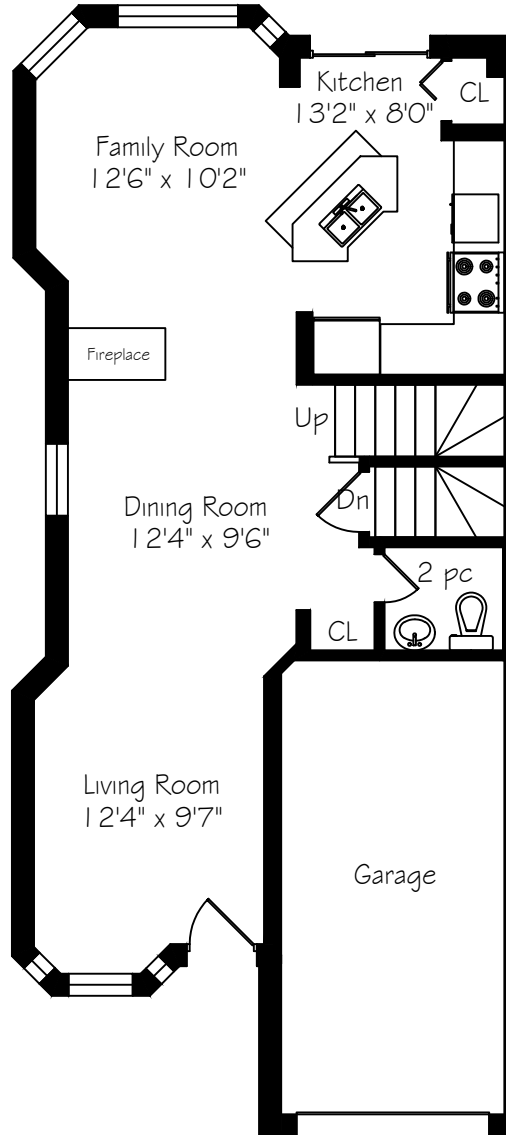

1240 Westview Terrace

Measurements and Calculations are approximate
To be used as guidelines only
www.measuredup.ca

Lower Level
672 Square Feet

Main Floor
672 Square Feet

Second Floor
876 Square Feet