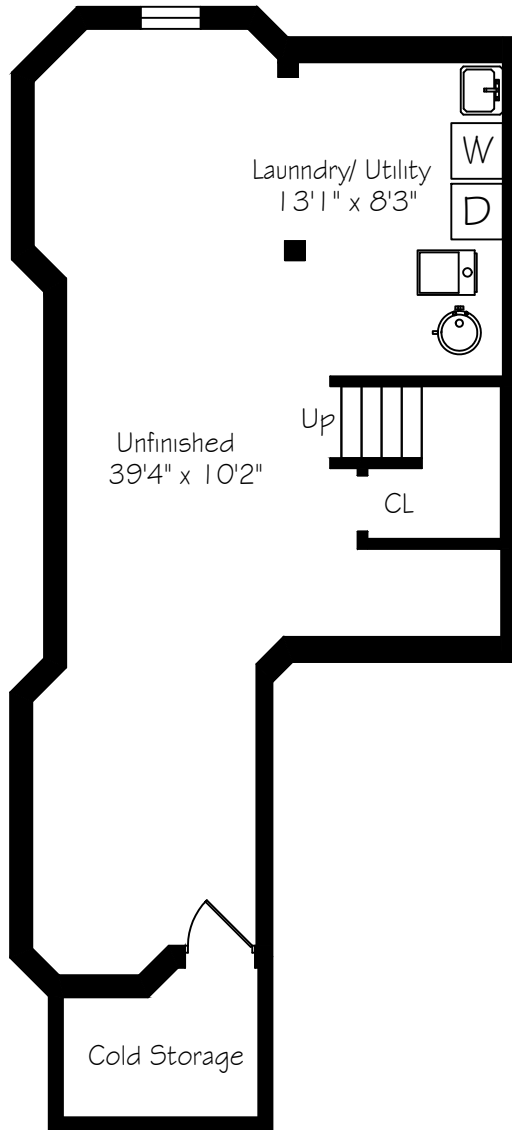

1240 Westview Terrace

Measurements and Calculations are approximate
To be used as guidelines only
www.measuredup.ca

Lower Level
672 Square Feet

Main Floor
672 Square Feet

Second Floor
876 Square Feet