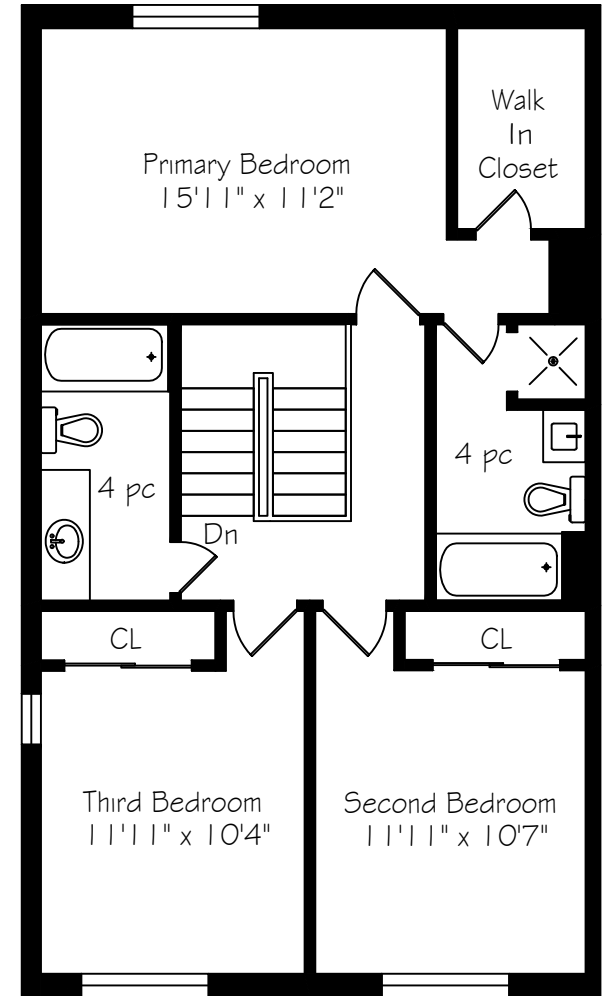

11-1100 Queens Avenue

Measurements and Calculations are approximate
To be used as guidelines only
www.measuredup.ca

Lower Level
640 Square Feet

Main Floor
832 Square Feet

Second Floor
872 Square Feet