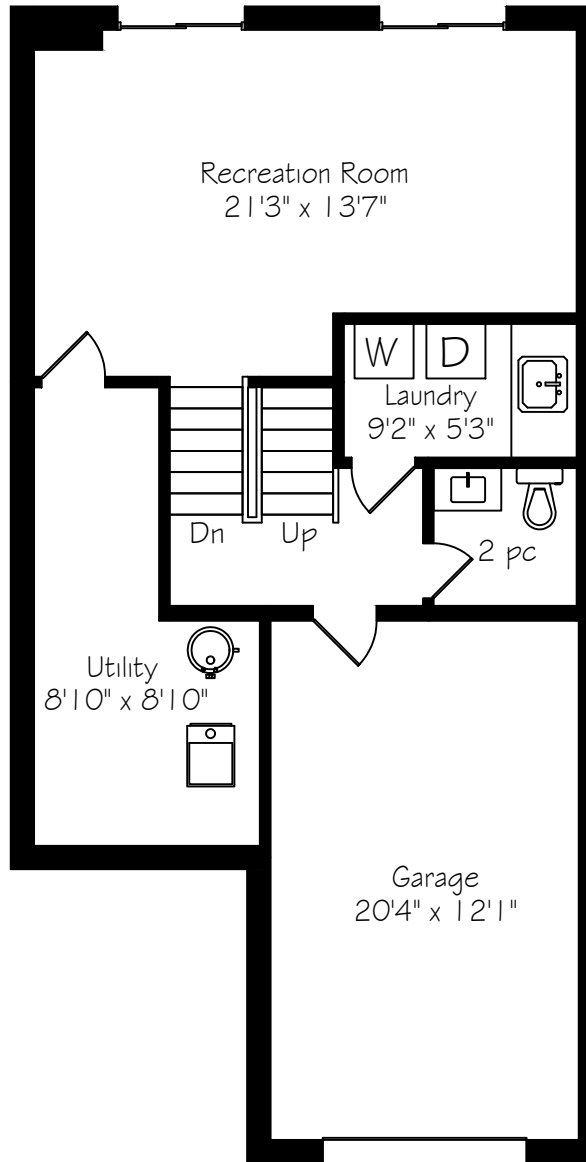

11-1100 Queens Avenue

Measurements and Calculations are approximate
To be used as guidelines only
www.measuredup.ca

Lower Level
640 Square Feet

Main Floor
832 Square Feet

Second Floor
872 Square Feet