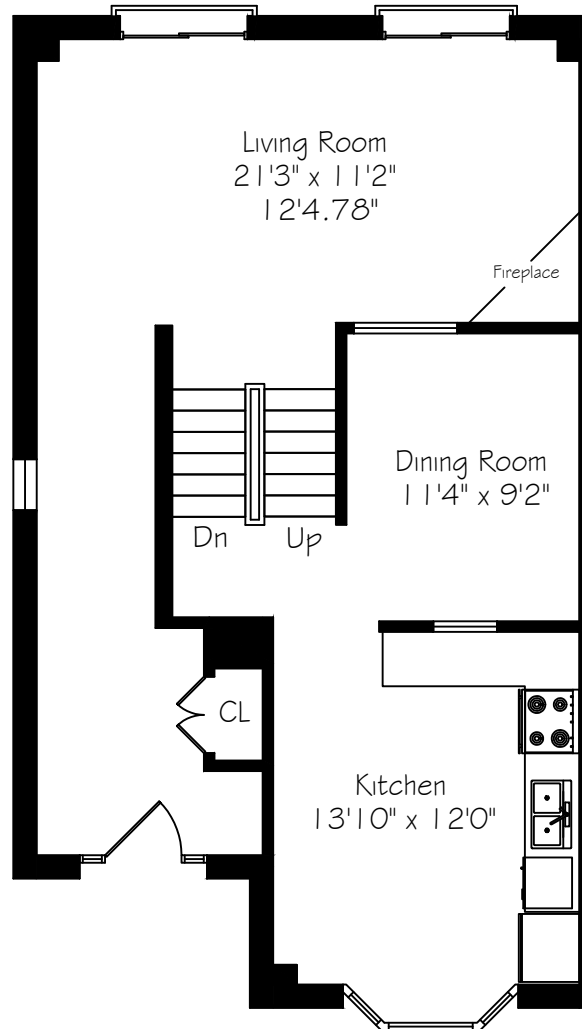

11-1100 Queens Avenue

Measurements and Calculations are approximate
To be used as guidelines only
www.measuredup.ca

Lower Level
640 Square Feet

Main Floor
832 Square Feet

Second Floor
872 Square Feet