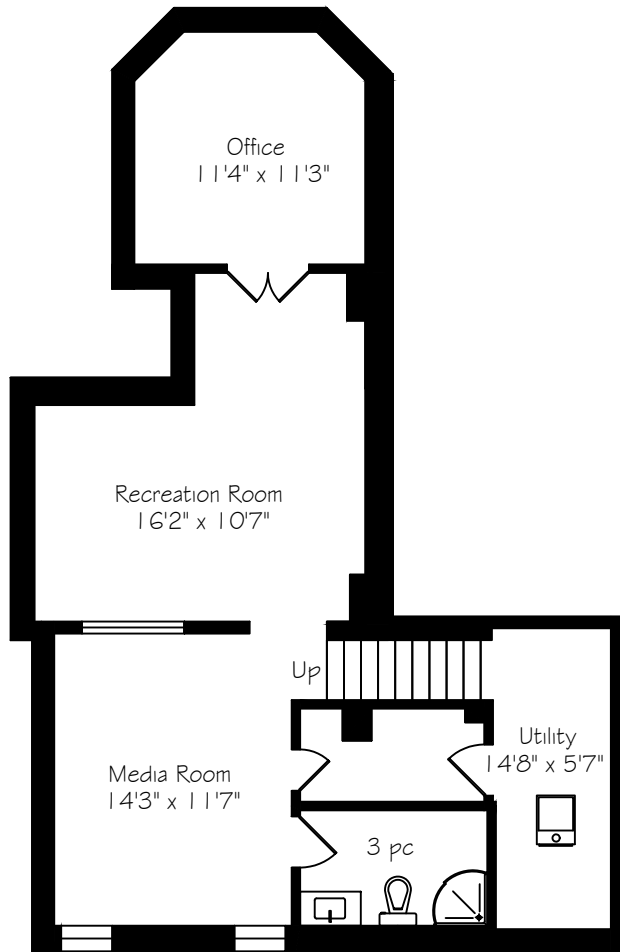

2425 Valleyridge Drive

Measurements and Calculations are approximate
To be used as guidelines only
www.measuredup.ca

Lower Level
914 Square Feet

Main Floor
914 Square Feet

Second Floor
950 Square Feet