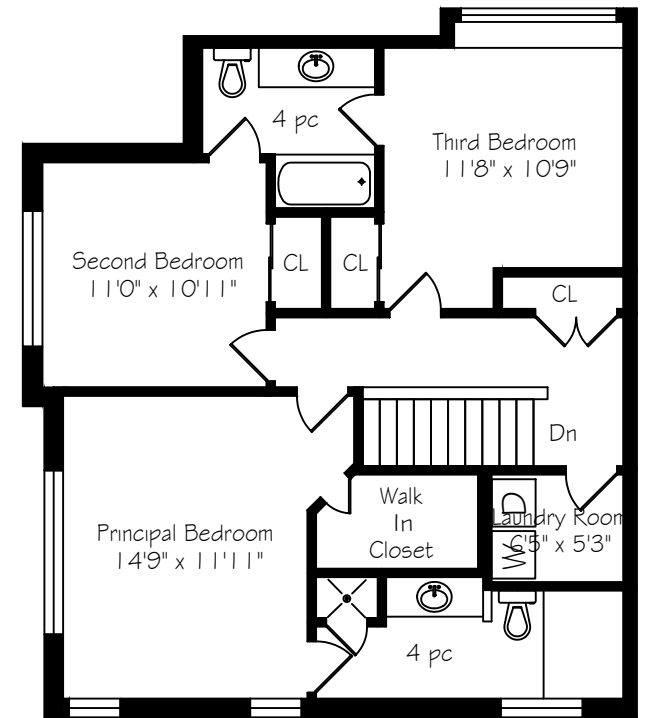

2425 Valleyridge Drive

Measurements and Calculations are approximate
To be used as guidelines only
www.measuredup.ca

Lower Level
914 Square Feet

Main Floor
914 Square Feet

Second Floor
950 Square Feet