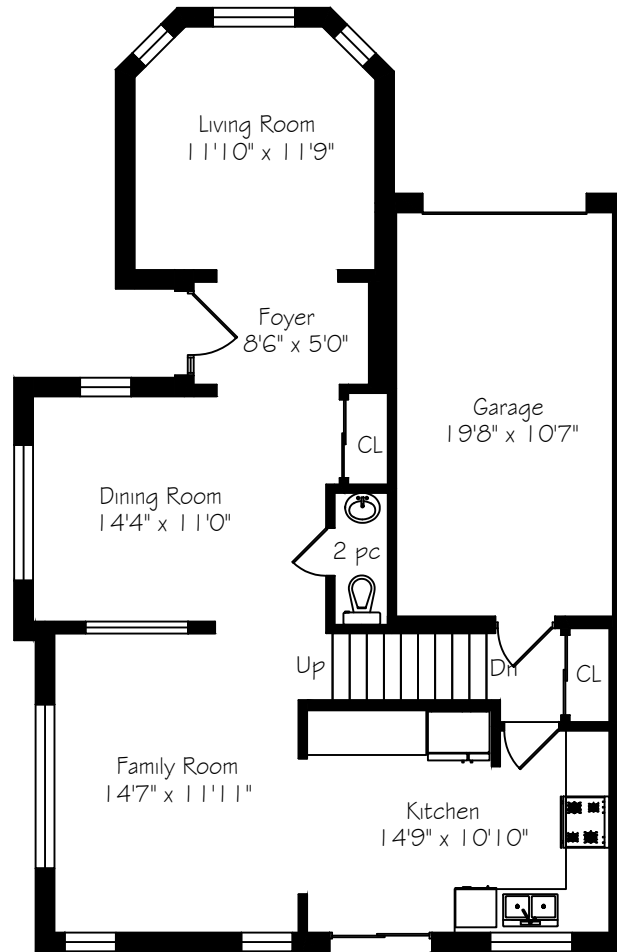

2425 Valleyridge Drive

Measurements and Calculations are approximate
To be used as guidelines only
www.measuredup.ca

Lower Level
914 Square Feet

Main Floor
914 Square Feet

Second Floor
950 Square Feet