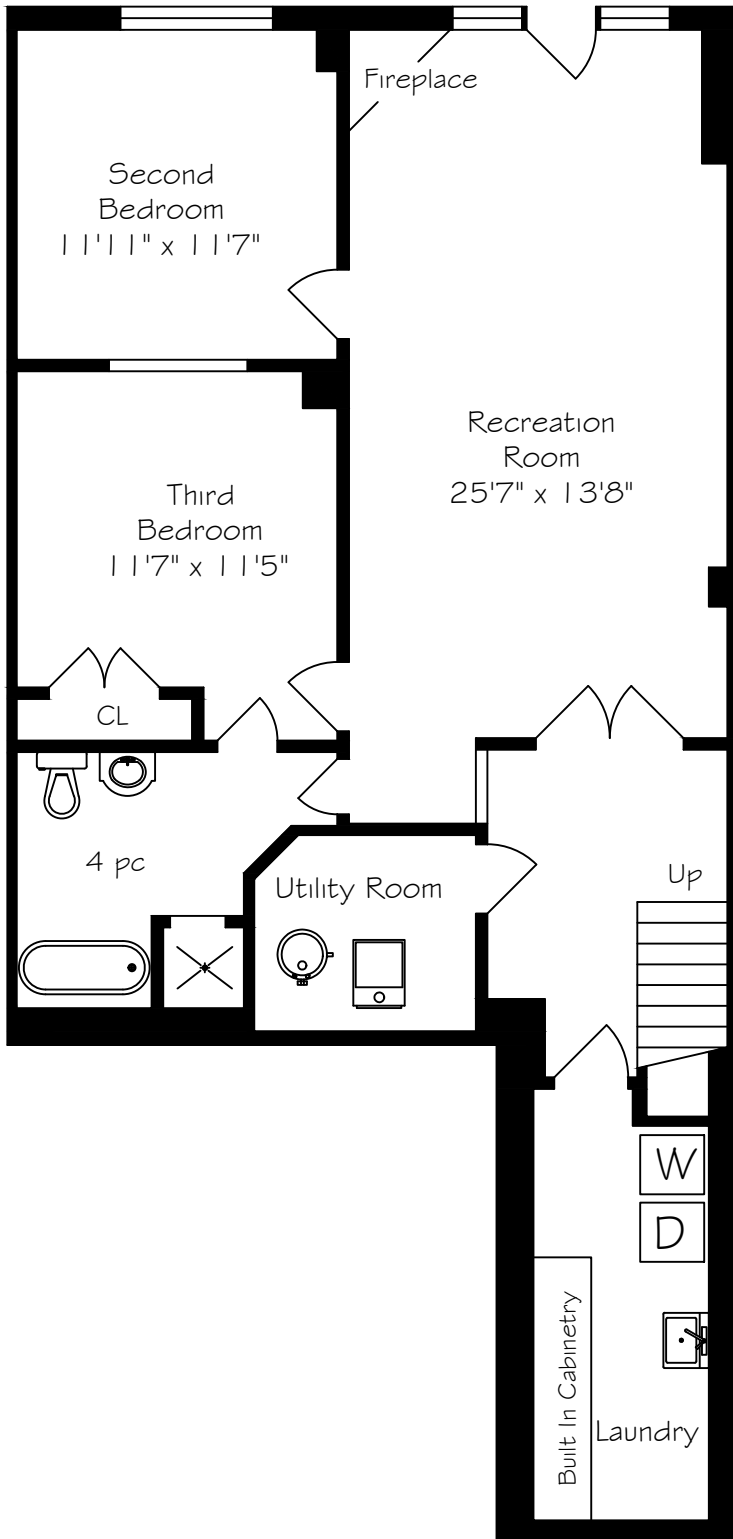

1169 Dorval Drive

Measurements and Calculations are approximate
To be used as guidelines only
www.measuredup.ca

Lower Level
1182 Square Feet

Main Floor
1186 Square Feet