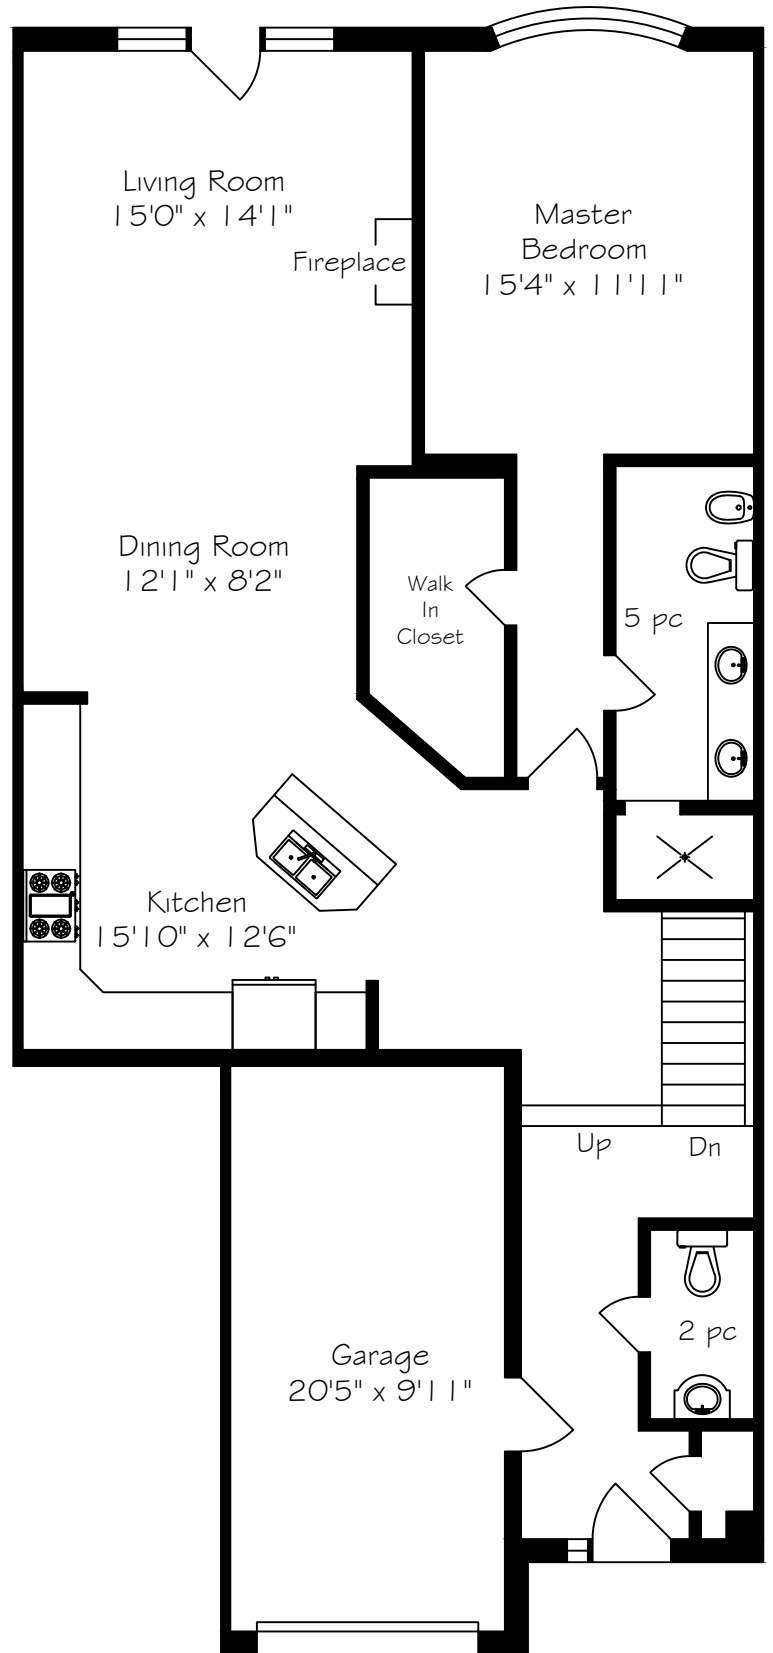

1169 Dorval Drive

Measurements and Calculations are approximate
To be used as guidelines only
www.measuredup.ca

Lower Level
1182 Square Feet

Main Floor
1186 Square Feet