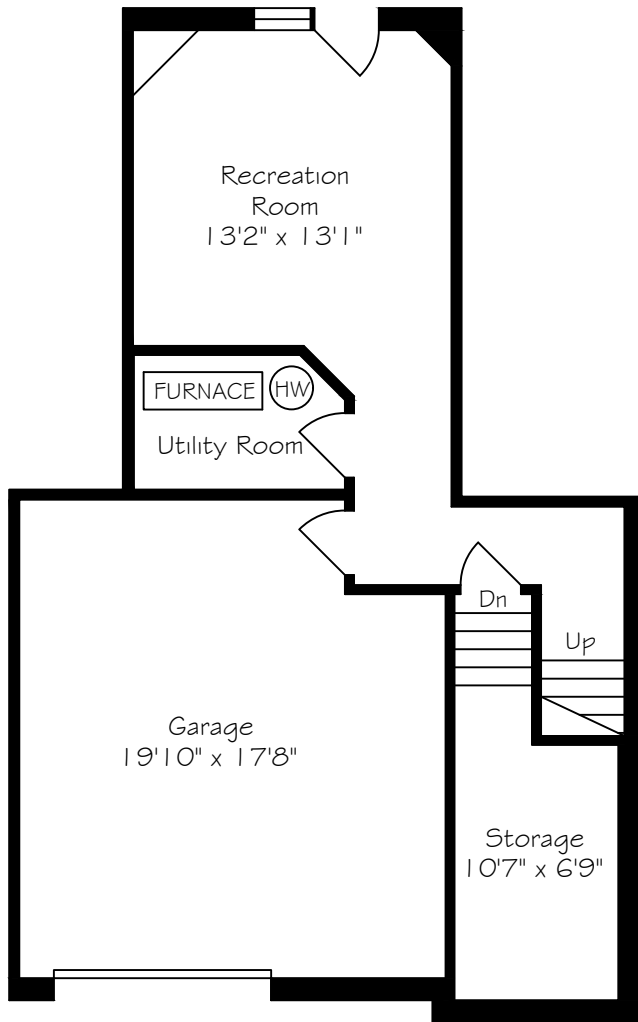

1169 Dorval Drive

Measurements and Calculations are approximate
To be used as guidelines only
www.measuredup.ca

Lower Level
478 Square Feet

Main Floor
868 Square Feet

Second Floor
855 Square Feet