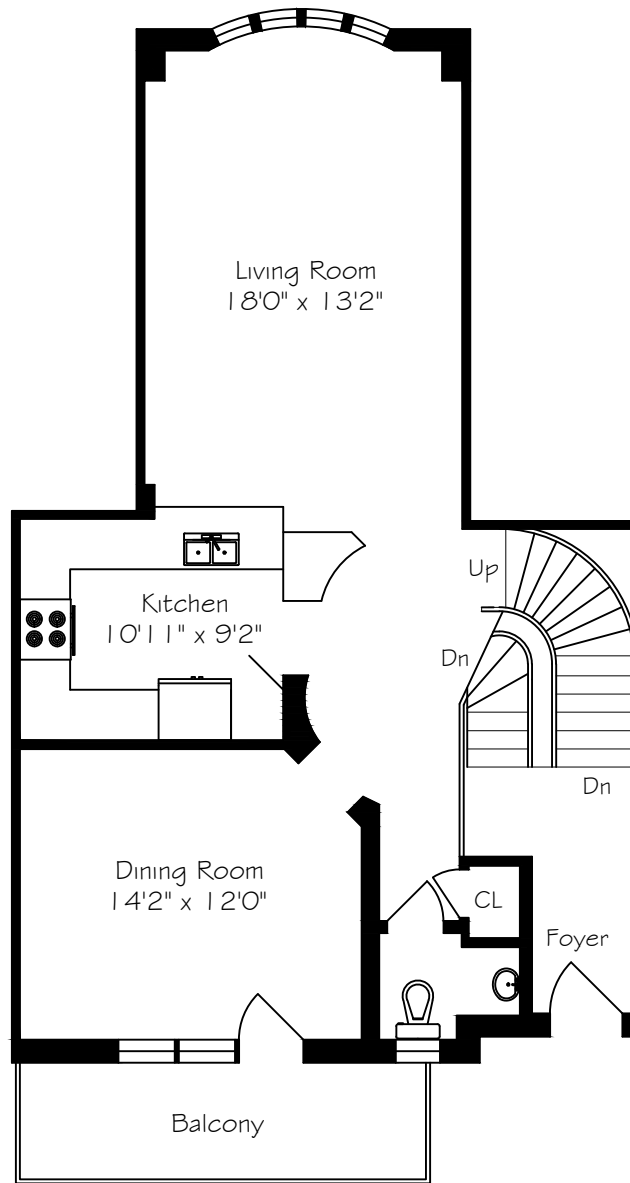

1169 Dorval Drive

Measurements and Calculations are approximate
To be used as guidelines only
www.measuredup.ca

Lower Level
478 Square Feet

Main Floor
868 Square Feet

Second Floor
855 Square Feet