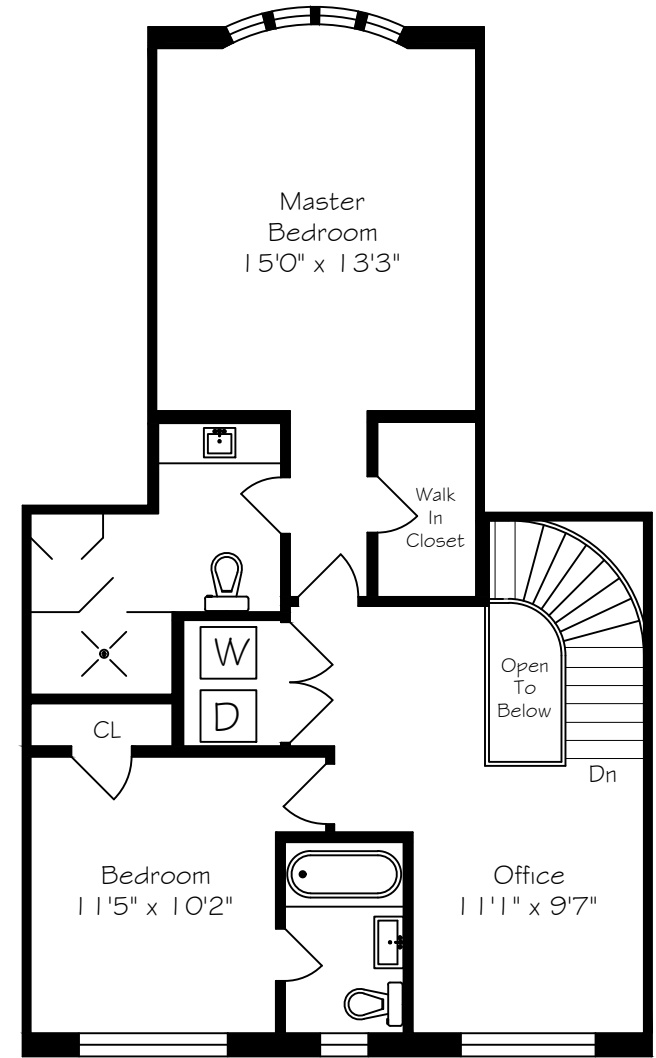

1169 Dorval Drive

Measurements and Calculations are approximate
To be used as guidelines only
www.measuredup.ca

Lower Level
478 Square Feet

Main Floor
868 Square Feet

Second Floor
855 Square Feet