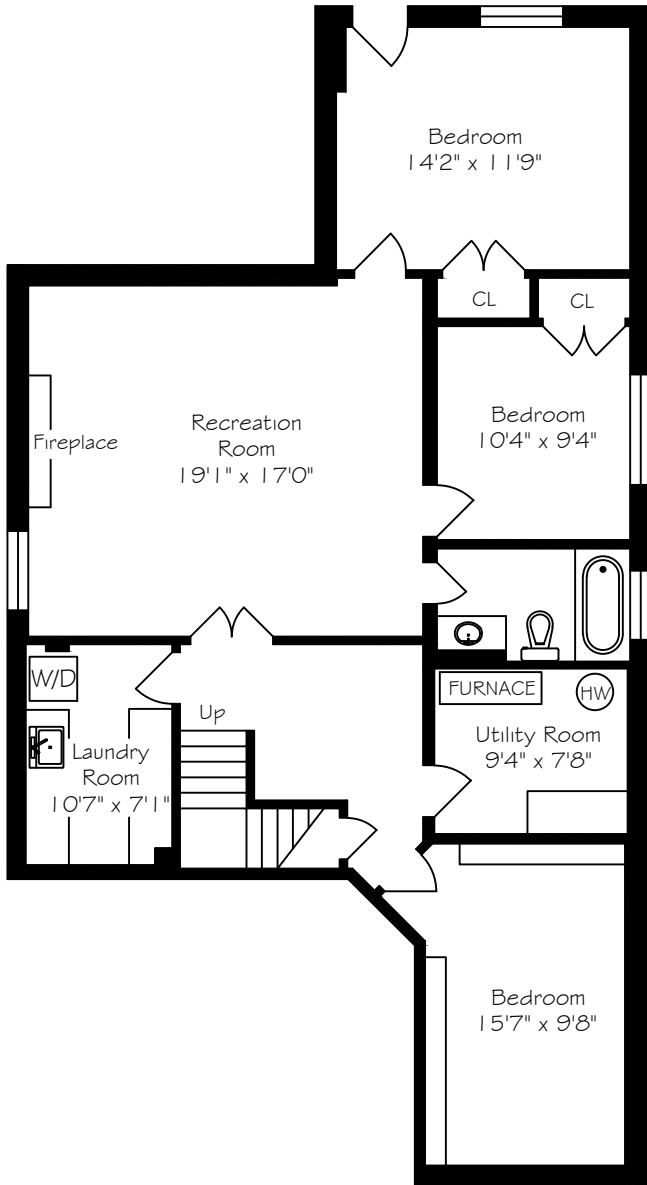

2032 Marine Drive

Measurements and Calculations are approximate
To be used as guidelines only
www.measuredup.ca

Lower Level
1328 Square Feet

Main Floor
1416 Square Feet