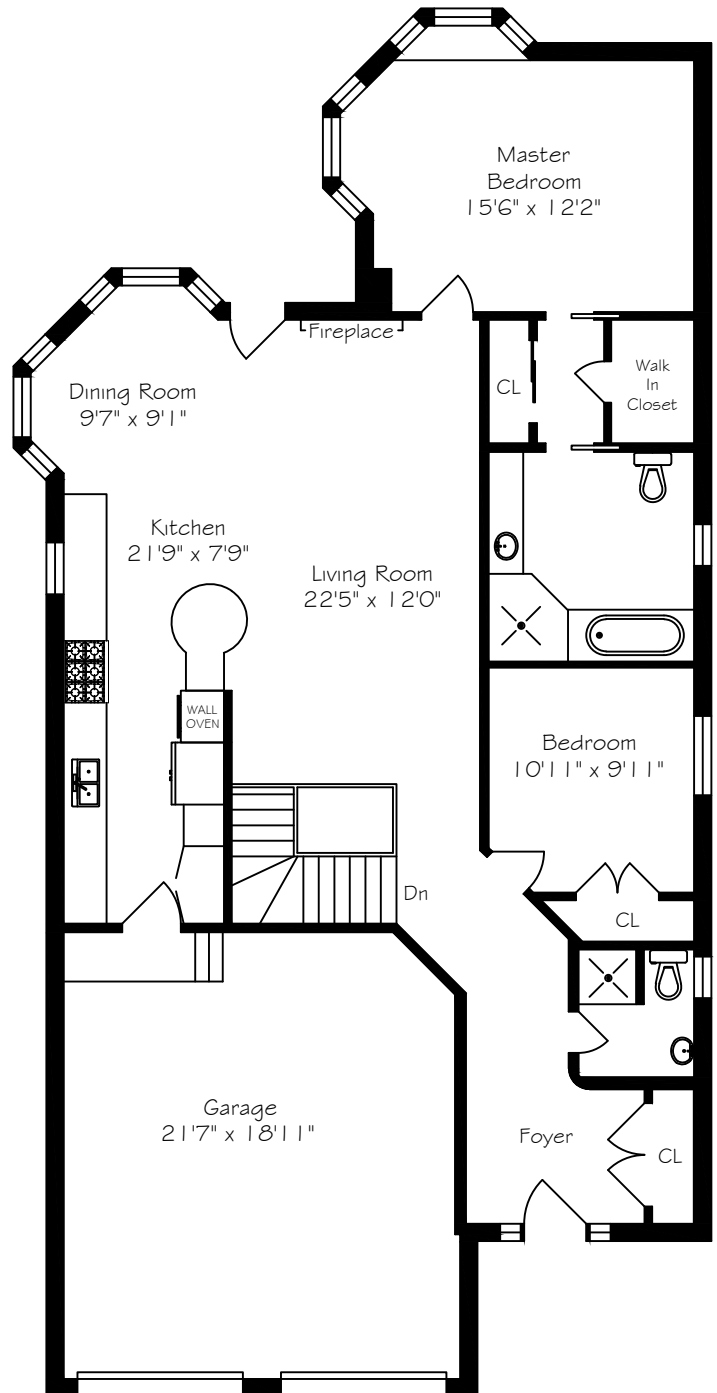

2032 Marine Drive

Measurements and Calculations are approximate
To be used as guidelines only
www.measuredup.ca

Lower Level
1328 Square Feet

Main Floor
1416 Square Feet